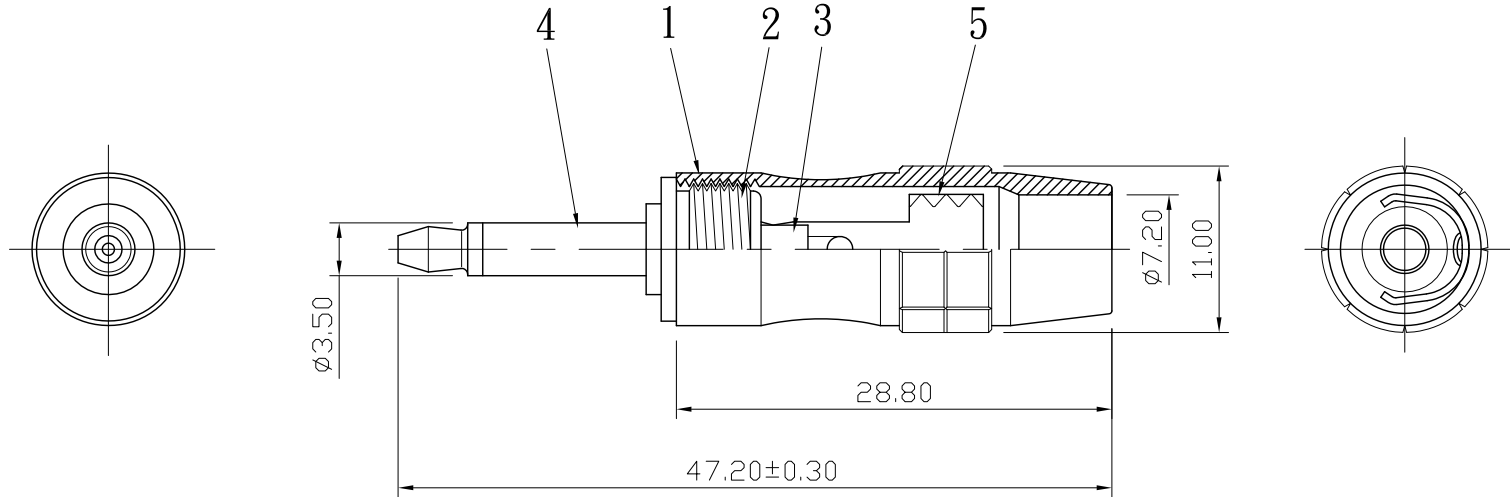

REMARK : RoHS REQUIREMENT APPLIED
(符合RoHS)

S 1 : 1

7						DIMENSIONS ARE IN MILLIMETERS UNLESS OTHERWISE PECIFIED TOLERANCES (一般公差) 0.5~6 = ±0.2 >6~30 = ±0.4 >30~120 = ±0.6 >120~315 = ±1 >315~1000 = ±1.6 ANGLES(角度) = ±5°	CHECKED	 雅鈦企業有限公司 Aec Connectors Co., Ltd.	
6					DRAWN <i>Lala</i>				TITLE FIBER OPTIC PLUG
5	clip	1	brass	gold					DATE 2007. 10. 22
4	insulator	1	PTFE	white					FILE NO. DRAWING\AUDIO\FOP\FOP-204SSG-TEF-7.2
3	contact pin	1	brass	gold					
2	body	1	brass	gold					
1	shell	1	brass	satın silver					
NO.	Description	Unit	Materials	Finish	Drawing No.	SCALE	2 : 1	UNIT	MM